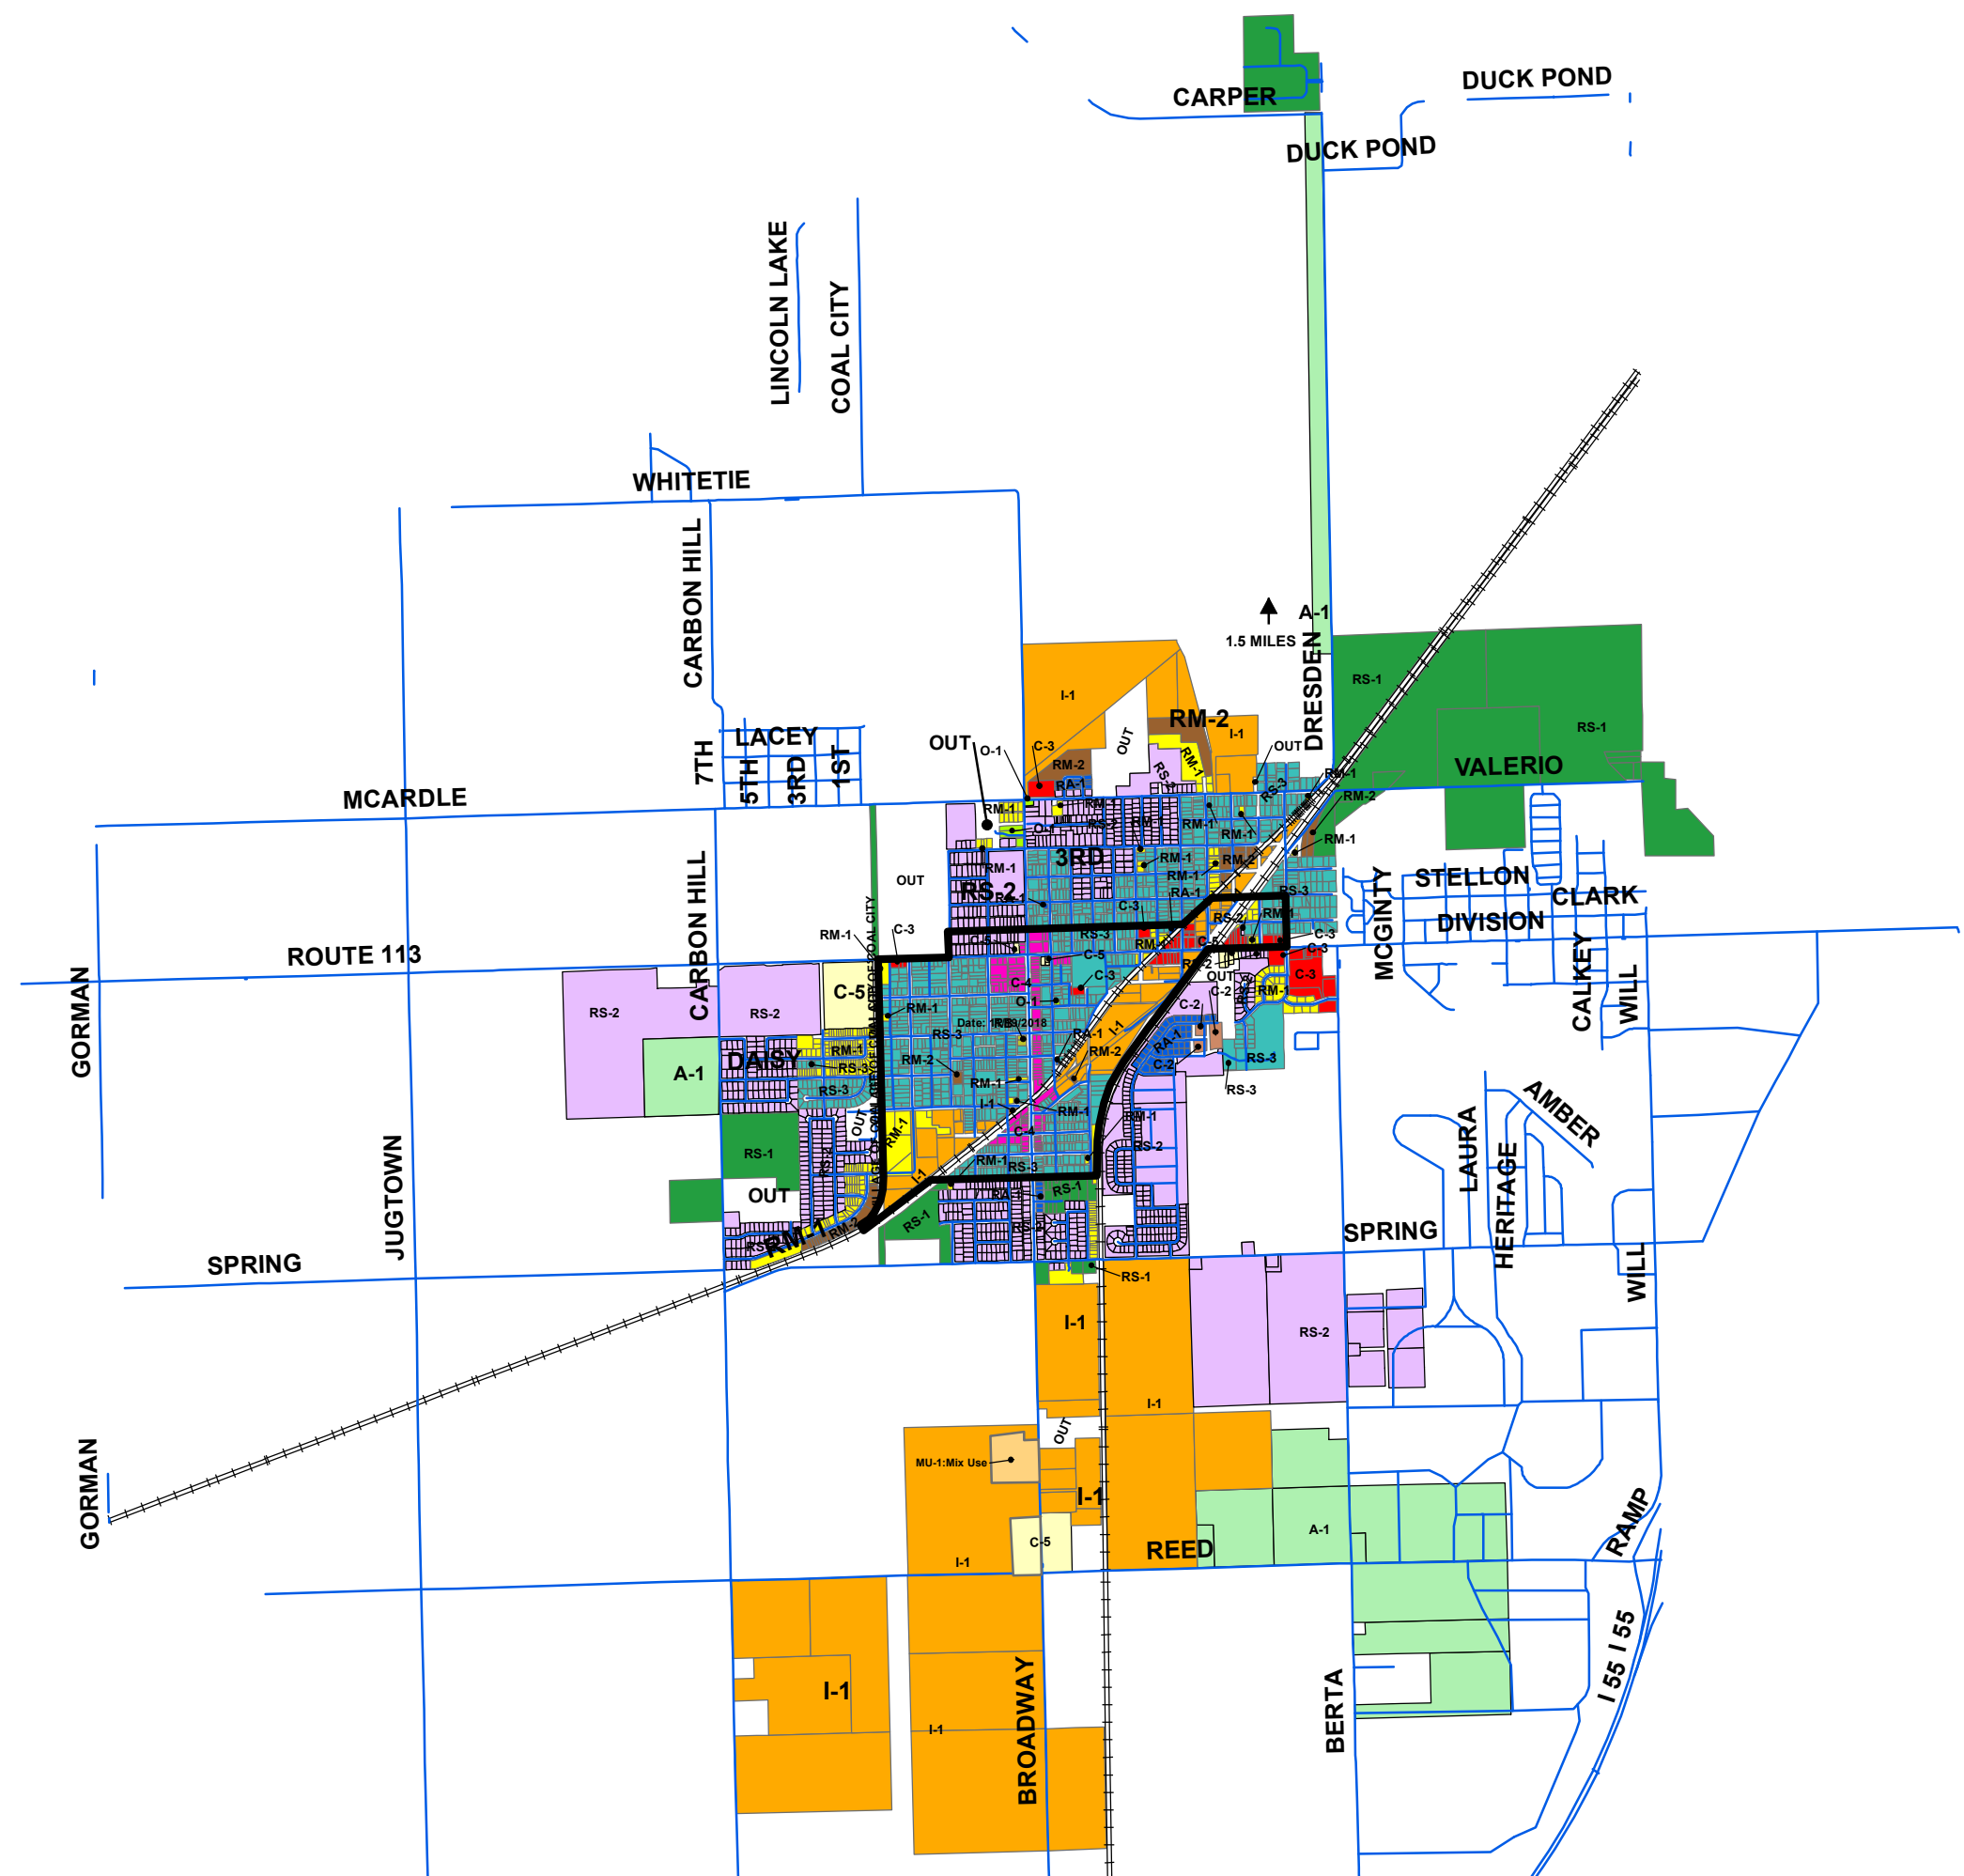

VILLAGE OF COAL CITY, ILLINOIS

ZONING MAP 2018

SARAH BEACH, DAVID SPESIA, NEAL NELSON,
ROSS BRADLEY, DAN GREGGAIN, TIM BRADLEY.

VILLAGE TRUSTEES

TERRY HALLIDAY MAYOR
MATTHEW FRITZ ADMINISTRATOR
THOMAS BEST CHIEF OF POLICE
PAMELA NOFFSINGER VILLAGE CLERK

Legend

Coal_City_Zoning

Zng_Class	Description
A-1	Agricultural
C-1	Convenience Commercial
C-2	Neighborhood Commercial
C-3	Community Commercial
C-4	Downtown Commercial
C-5	Highway Commercial
I-1	Industrial
O1	Local Office
O2	Office Park
RA-1	Attached Residential
RB	Residence Business
RM-1	Low Density Multi Family Residential
RM-2	High Density Multi Family Residential
RM-3	High Density Multi Family Mobile Home
RS-1	Low Density Single Family Residential
RS-2	Medium Density Single Family Residential
RS-3	Medium to High Single Family Residential
MU-1	Mix Use Per Ordinance

— GMA Area